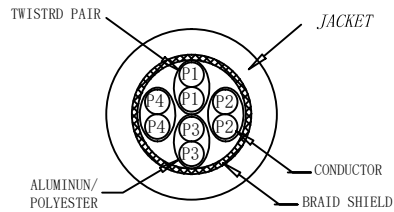

L±T mm

WIRING DIAGRAM

MATERIAL LIST:

| | | | | |
|-----|-------------|---|-------|--------|
| ⑧ | CABLE LABEL | No Dry Glue Label Color:silver grey + Transparent | 1PCS | |
| ⑦ | PE BAG | SYNERGY 21 SLIP PE BAG | 1PCS | |
| ⑥ | LABEL | NO DRY GLUE LABEL | 1PCS | |
| ⑤ | MINI TIE | PE MINI TIE(POSSESS METAL) | 2PCS | |
| ④ | Insert | (I 1.1 V2)POLYCARBONATE INSERT 6+2 TRANSPARENT | 2PCS | |
| ③ | OVER MOLD | PVC 75A | 8PCS | |
| ② | PLUG | POLYCARBONATE RJ45 8P8C PIN GOLD PLATED 3U", LONG BODY, TRANSPARENT BLUE | 2PCS | |
| ① | CABLE | S/FTP CAT. 6A 26AWG (BC+AL-FOIL)*4PAIR+Braid(AL-MG)+LSZH/90A OD:6.2±0.2MM | 1PCS | |
| NO. | PARTS NAME | SPECIFICATION STANDARD | QT' Y | REMARK |

NOTE:

- ELECTRICAL TEST:
 - 100% OPEN SHORT, MISS WIRE TEST
 - INSULATION RESISTANCE:DC 300V 10M Ohm;
 - CONTACTOR RESISTANCE:1 OHM per meter
- FLUKE TEST:CAT.6A channel test with four connectors
TEST LIMIT:ISO11801 Channel Class EA
- Working temperature:-10°C ~ + 60°C
- Storage temperature:-20°C~+75°C
- ROHS2.0 AND REACH COMPLIANT
- Support PoE+ per IEEE 802.3at, Max to 30 Watt
- SPRAY WORD:CAT. 6A S/FTP LSZH 500MHz ISO/IEC 11801 & EN 50173-1 & ANSI/TIA-568-C. 2 www. Synergy21. de **CE**
- PACKING: 1PCS+Test Report /SYNERGY 21 SLIP PE BAG+LABEL

SYNERGY 21

| | | | | | | | | | | | |
|----|-----|--|--|------------|------|--------------|--------------------------|----------------------|---------------|------------|----|
| | | ADD POE Information | | 2017-02-06 | A2 | CUSTOMER | | ITEM NO. | See The Chart | | |
| | | ADD "CE" AMRK IN THE PRINT, CHANGE OD 6.5MM TO 6.2MM | | 2016-01-11 | A1 | PRODUCT NAME | CAT. 6A S/FTP PATCH CORD | manufacture country: | CHINA | UNIT | MM |
| | | NEW | | 2016-01-08 | A | DRAWNBY | CHECKBY | APPROVE | DATE | | |
| BY | CHK | REVISION RECORD MODIFICATIONS | | | DATE | REV. | SYNERGY 21 | SYNERGY 21 | SYNERGY 21 | 2016-01-08 | |