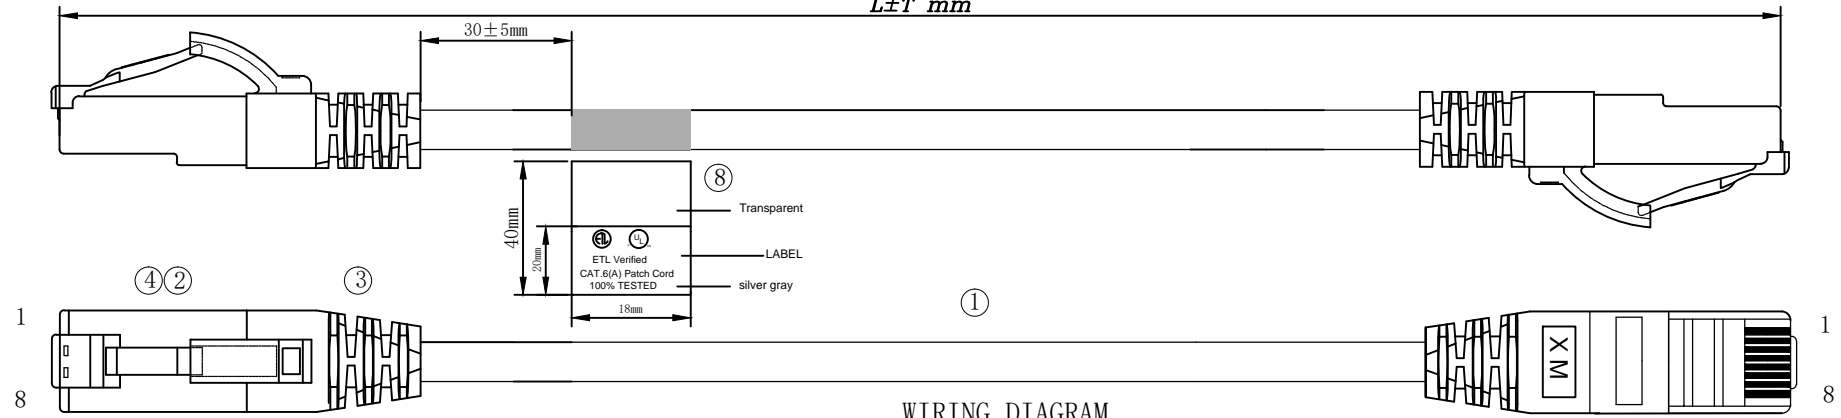

L±T mm

WIRING DIAGRAM

MATERIAL LIST:

| | | | | |
|-----|-------------|---|-------|--------|
| ⑧ | CABLE LABEL | No Dry Glue Label Color:silver grey + Transparent | 1PCS | |
| ⑦ | PE BAG | SYNERGY 21 SLIP PE BAG | 1PCS | |
| ⑥ | LABEL | NO DRY GLUE LABEL | 1PCS | |
| ⑤ | MINI TIE | PE MINI TIE(POSSESS METAL) | 2PCS | |
| ④ | Insert | (I 1.1 V2)POLYCARBONATE INSERT 6+2 TRANSPARENT | 2PCS | |
| ③ | OVER MOLD | PVC 75A | 8PCS | |
| ② | PLUG | POLYCARBONATE RJ45 8P8C PIN GOLD PLATED 3U", LONG BODY, TRANSPARENT BLUE | 2PCS | |
| ① | CABLE | S/FTP CAT. 6A 26AWG (BC+AL-FOIL)*4PAIR+Braid(AL-MG)+LSZH/90A OD:6.2±0.2MM | 1PCS | |
| NO. | PARTS NAME | SPECIFICATION STANDARD | QT' Y | REMARK |

NOTE:

- ELECTRICAL TEST:
 - 100% OPEN SHORT, MISS WIRE TEST
 - INSULATION RESISTANCE:DC 300V 10M Ohm;
 - CONTACTOR RESISTANCE:1 OHM per meter
- FLUKE TEST:CAT.6A channel test with four connectors
TEST LIMIT:ISO11801 Channel Class EA
- Working temperature:-10°C ~ + 60°C
- Storage temperature:-20°C~+75°C
- ROHS2.0 AND REACH COMPLIANT
- Support PoE+ per IEEE 802.3at, Max to 30 Watt
- SPRAY WORD:CAT. 6A S/FTP LSZH 500MHz ISO/IEC 11801 & EN 50173-1 & ANSI/TIA-568-C. 2 www. Synergy21. de **CE**
- PACKING: 1PCS+Test Report /SYNERGY 21 SLIP PE BAG+LABEL

SYNERGY 21

| | | | | | | | | | | | |
|----|-----|--|--|------------|------|--------------|--------------------------|----------------------|---------------|------------|----|
| | | ADD POE Information | | 2017-02-06 | A2 | CUSTOMER | | ITEM NO. | See The Chart | | |
| | | ADD "CE" AMRK IN THE PRINT, CHANGE OD 6.5MM TO 6.2MM | | 2016-01-11 | A1 | PRODUCT NAME | CAT. 6A S/FTP PATCH CORD | manufacture country: | CHINA | UNIT | MM |
| | | NEW | | 2016-01-08 | A | DRAWNBY | CHECKBY | APPROVE | DATE | | |
| BY | CHK | REVISION RECORD MODIFICATIONS | | | DATE | REV. | SYNERGY 21 | SYNERGY 21 | SYNERGY 21 | 2016-01-08 | |