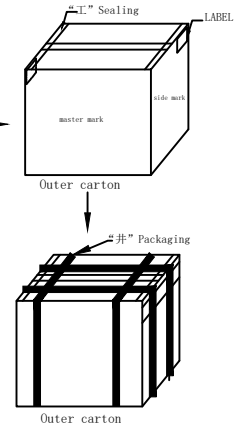

SYNERGY 21

		Change gray colour warm gray 3C to 421C	2015-06-15	A2	CUSTOMER			ITEM NO.	See The Chart
		Change copper shell to iron shell	2015-06-10	A1	PRODUCT NAME	PACKING	manufacture country:	CHINA	UNIT
		NEW	2015-01-20	A	DRAWNBY	CHECKBY	APPROVE		DATE
BY	CHK	REVISION RECORD MODIFICATIONS	DATE	REV.	SYNERGY 21	SYNERGY 21	SYNERGY 21	SYNERGY 21	2015-01-20