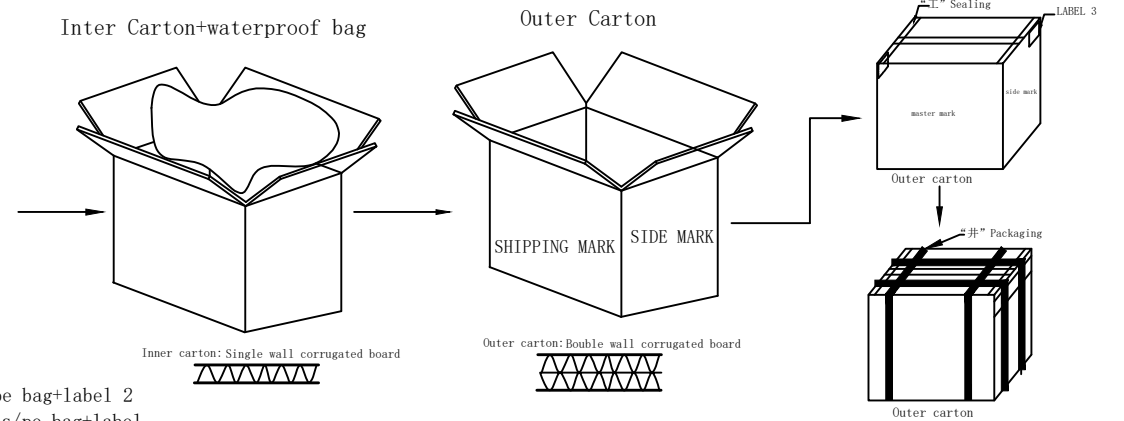

CE length and height Must > 5mm

master mark

side mark

PO NO. :  
 Cat. 6A S/FTP  
 Length:  
 Colour:  
 Q' TY:  
 C/NO. :  
 REACH+RoHS 2.0 Compliant  
 MADE IN CHINA

Item no:  
 Cat. 6A S/FTP  
 Length:  
 Colour:  
 Q' TY:  
 N. W:  
 G. W:  
 MEAS:

1pcs/SYNERGY 21 Bag+test report+label 1

L ≤ 5M:1pcs/SYNERGY 21 Bag+test report+label 1,10pcs/pe bag+label 2  
 5m < L ≤ 10M:1pcs/SYNERGY 21 Bag+test report+label 1,5pcs/pe bag+label 2  
 L > 10m:1pcs/SYNERGY 21 Bag+label 1, without pe bag